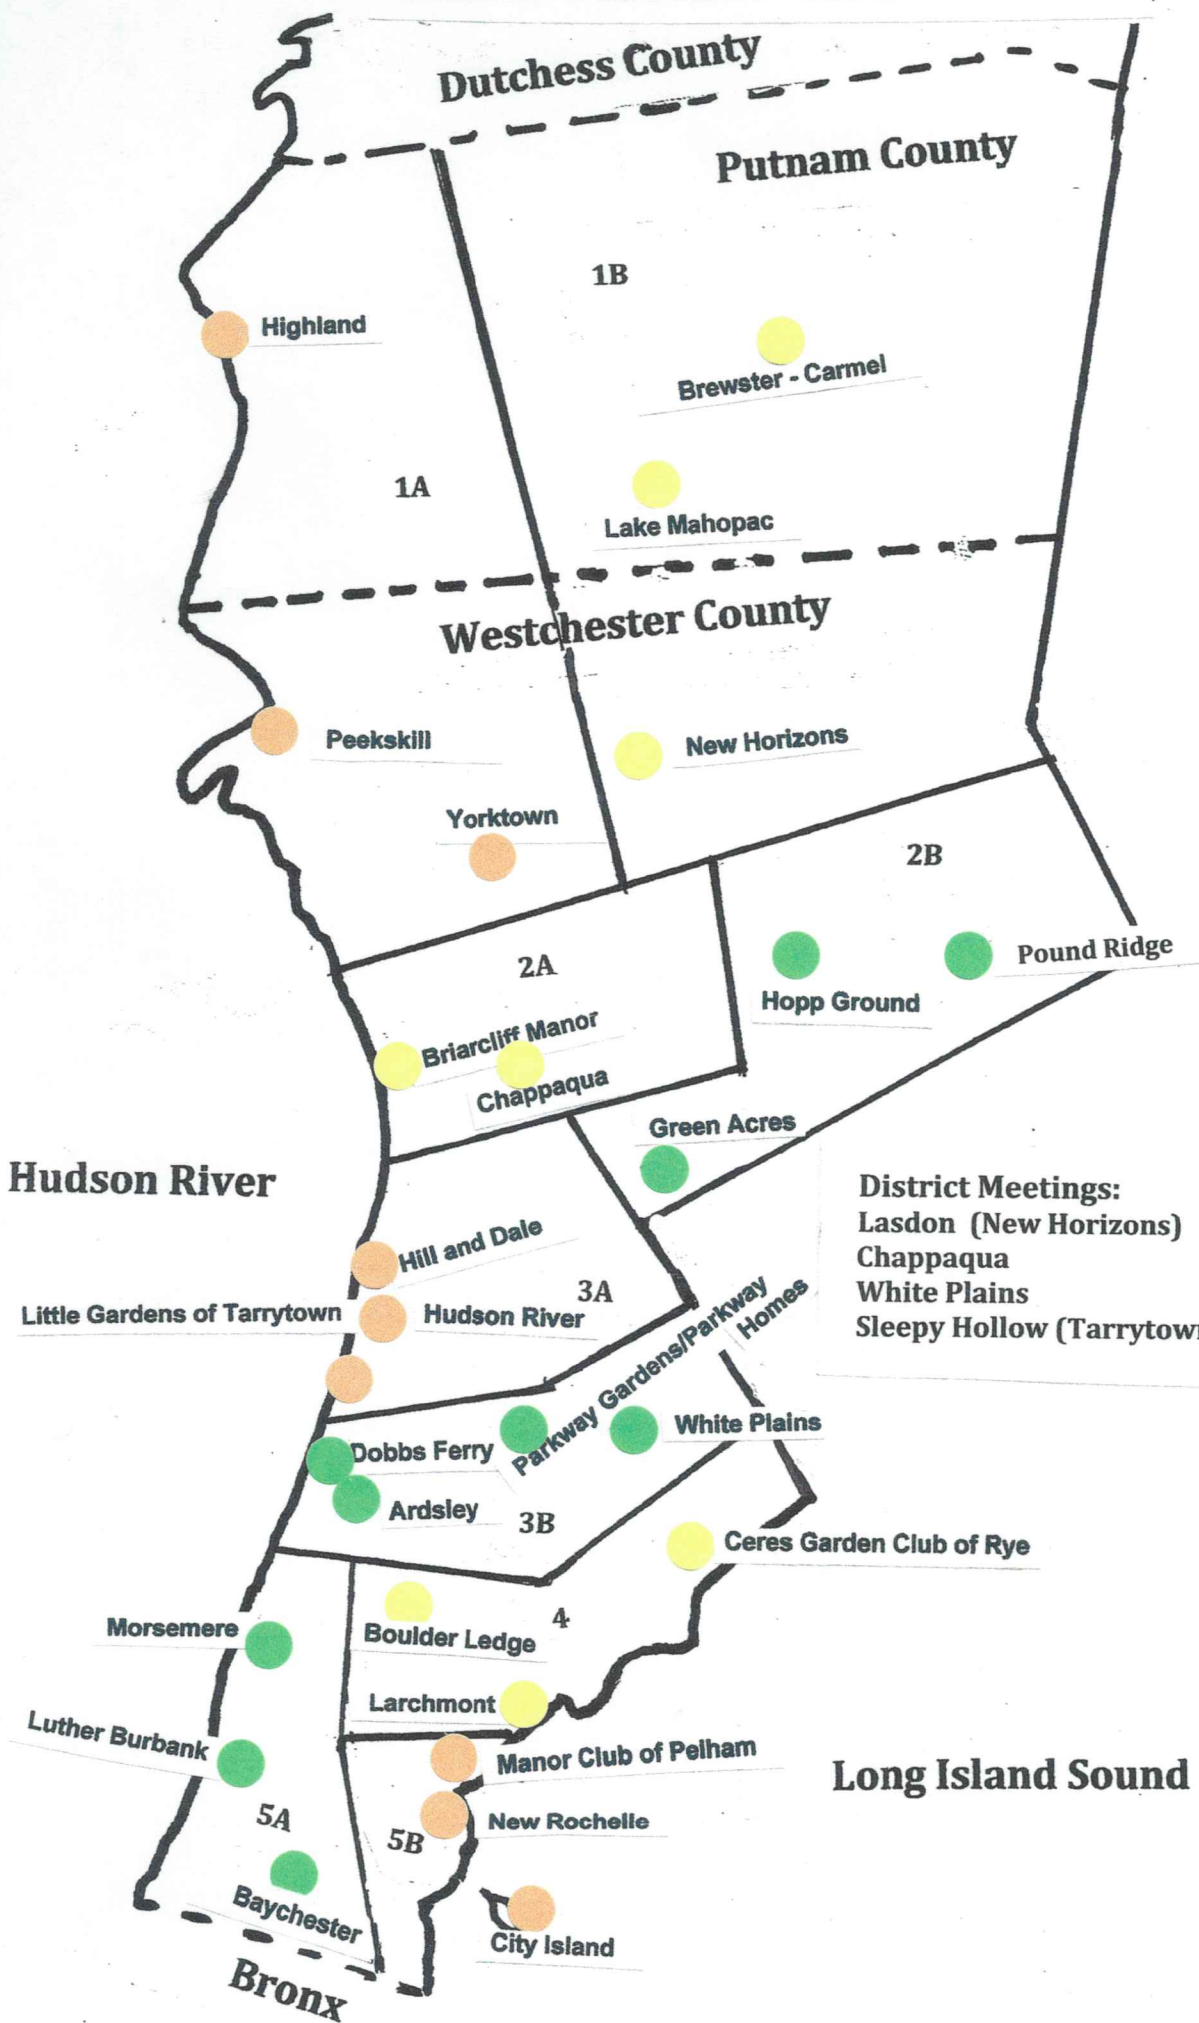

NINTH DISTRICT SECTION MAP

District Meetings:
 Lasdon (New Horizons)
 Chappaqua
 White Plains
 Sleepy Hollow (Tarrytown)

Board Mtgs:
 General Mtgs
 General Mtgs
 Annual & Fundraisers